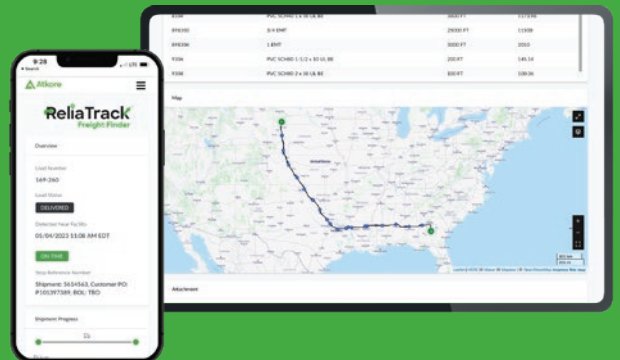

Real-Time Truck and Transparent Load Info Tool

Keep Your Project's Planning On Track

This dynamic tool delivers an effortless user experience from your mobile, desktop, or tablet device.

Sign up today for more information and to watch the demo video.

Transparency

Receive an Automated Email Alert: As soon as your freight is on the move, you'll receive an automated email alert with a confirmation, keeping you updated and ensuring a dependable flow of information.

Efficiency

Track All Your Shipments in One Place: With our ReliaTrack™ tool, we offer real-time updates on your freight's journey, reducing uncertainty and improving planning.

Reliability

Reviewing the Packaging List: Our system allows you to review the packing list, BOL, POD, and photos enabling you to confirm your shipment and plan ahead the labor requirements needed for unloading your freight.